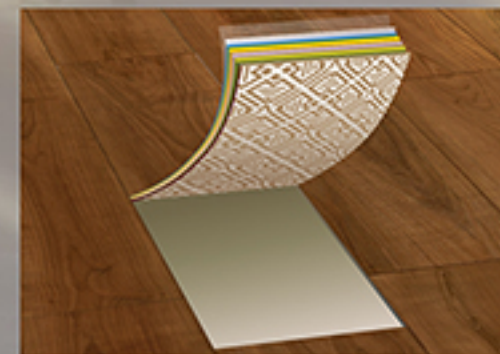

Good Flooring
Good Unideco

CHARACTERISTICS

- With glass fiber layer.
- Easy installation.
- With anti slip backing.
- Supreme durability.
- Environment-friendly vinyl floor tile.
  (No need of adhesives)
- Fully recyclable.

UNIDECO **LOOSE LAY**

Environment-Friendly Luxury Vinyl Tiles

Experience beautiful UNIDECO Loose Lay Tile with convenience of installation. Fully Recyclable Loose Lay Tile shows UNIDECO's value which cares about the environment.